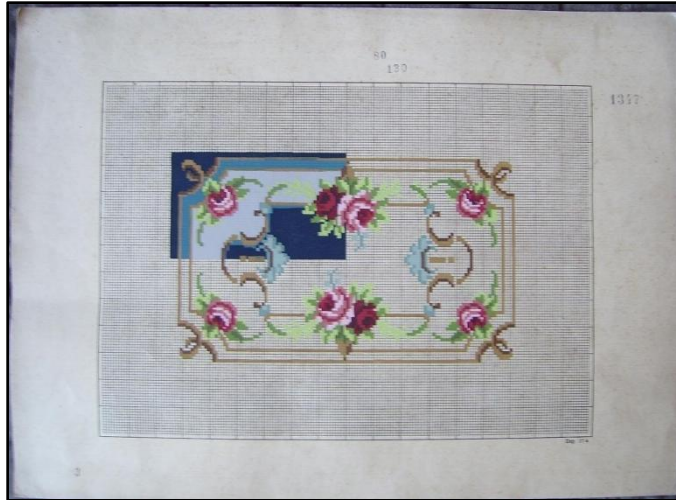

Roland designs

www.roland-designs.com

Red and pink roses

Re charted from an old hand painted chart.
The chart suggested using a blue background if stitched on canvas.

125 x 76 stitches
22,7 x 13, 8 cm on 14 ct

DMC

- 437
- 434
- 606
- 816
- 814
- 963
- 3716
- 962
- 3832
- 777
- 775
- 3755
- 471
- 469
- 935

You can also easily change the colours to suit your taste.
These are just a suggestion